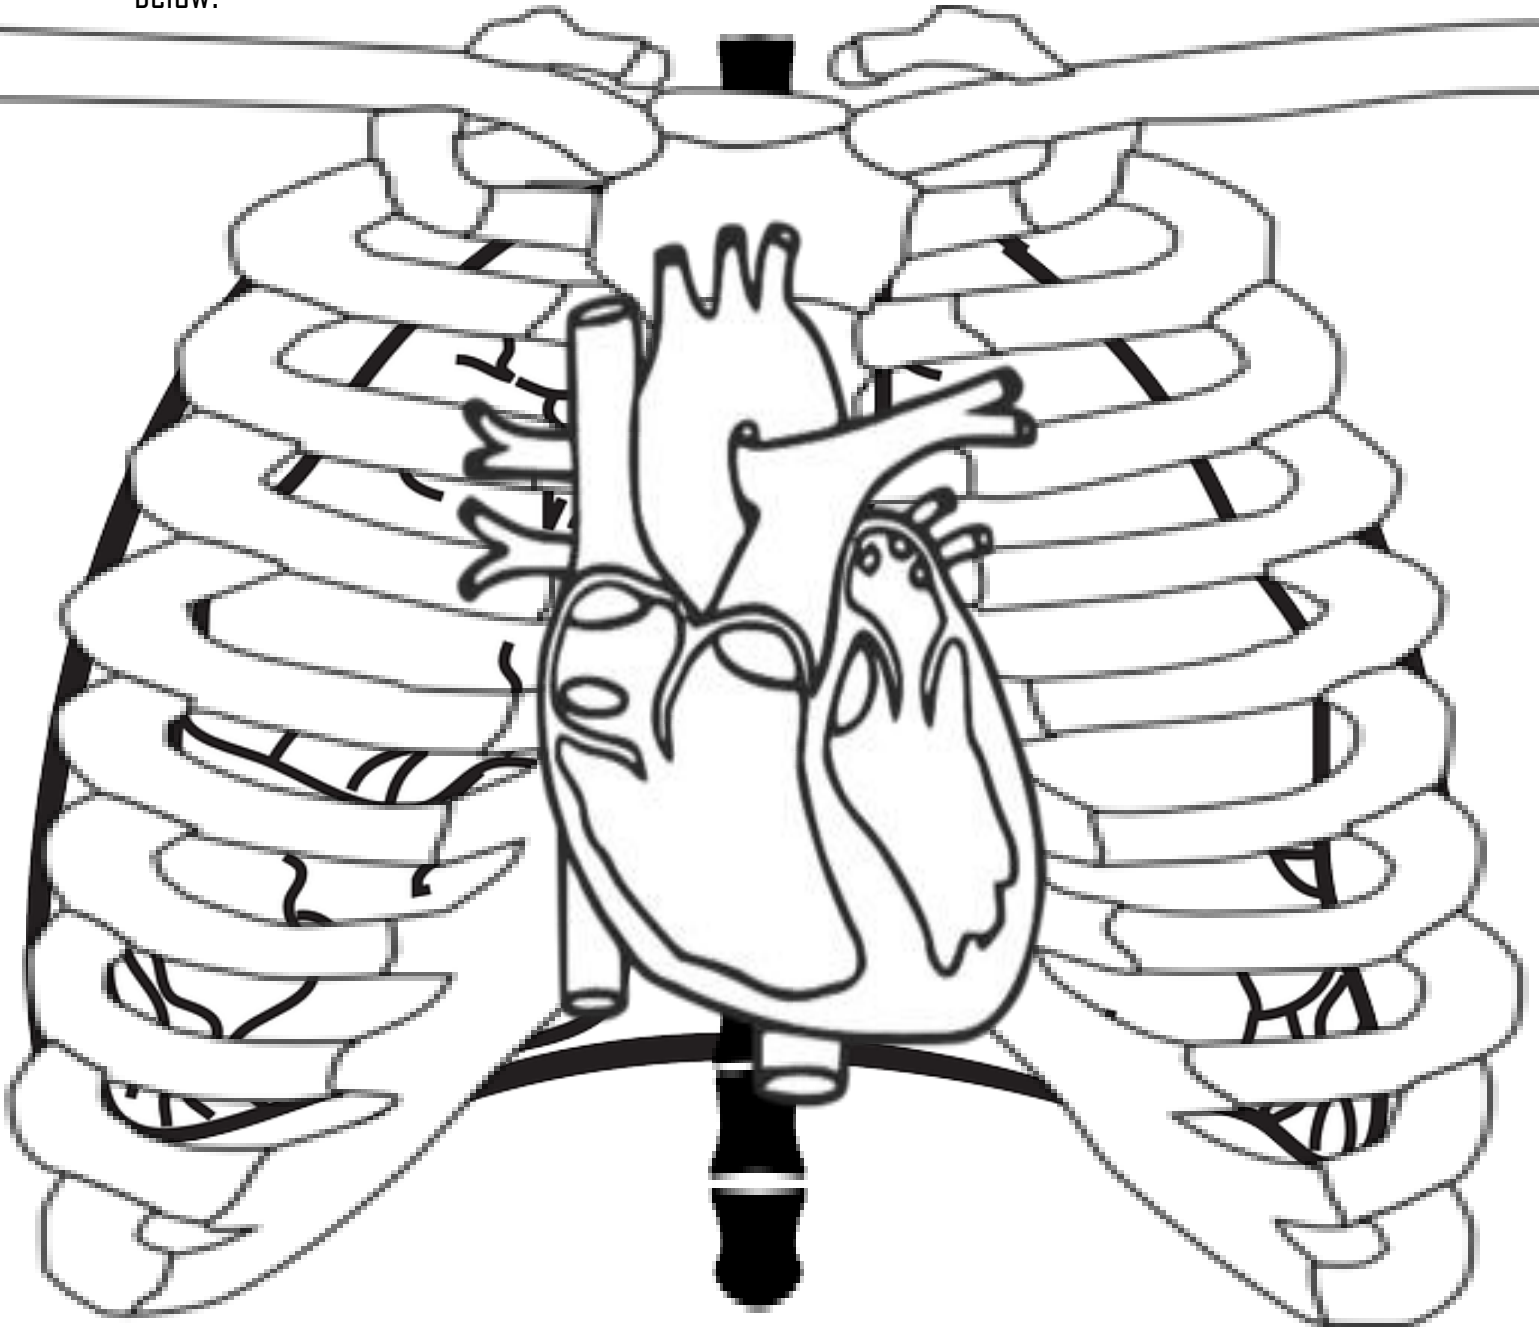

The GRIM Standard

Distance: 7-10 Yards, **Loadout:** 1 Mag, Full Capacity, **Course of Fire:** Shooter will fire minimum of 6 rounds on target, from IWB or OWB **COLD START**. **Objective:** Effective hits on target & to identify & improve handgun fundamentals during a defensive engagement. **Par Time:** listed below.